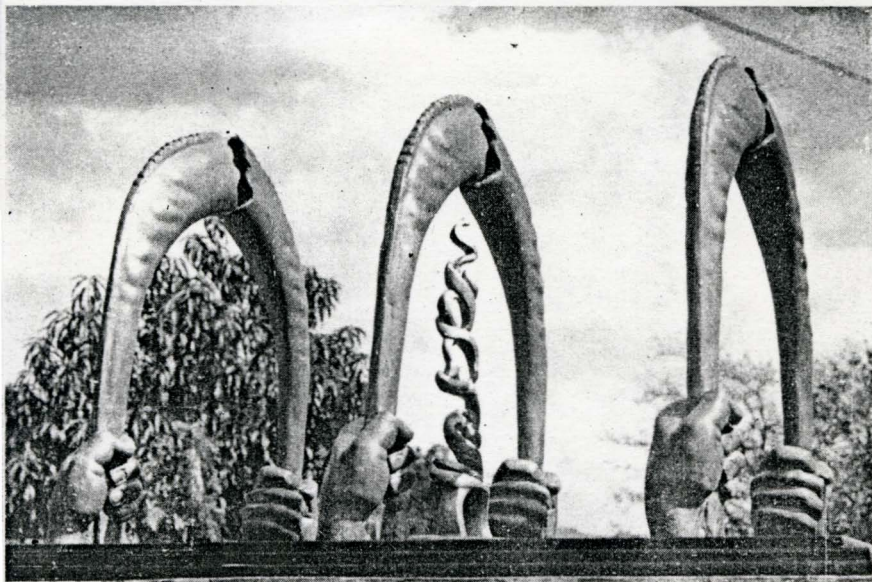

DIFFICULT CASTINGS RECALLED

✓
17/1/88

To be unveiled in the Jewish Cemetery at Westpark, Johannesburg, this monument, designed by Hermann Wald and cast in the foundry of Denver Metal Works (Pty.) Ltd., recalls the death of six million Jews under the Hitler regime. The firm's own foundrymen, Messrs. J. I. Pinker and J. F. Daschner, worked on these unusual castings in collaboration with Mr. Ben Haigh, Mr. John Steele and Mr. Ronny Laycock. The CO₂ Process was used and a standard flash-off mould dressing developed in a Benoni foundry.